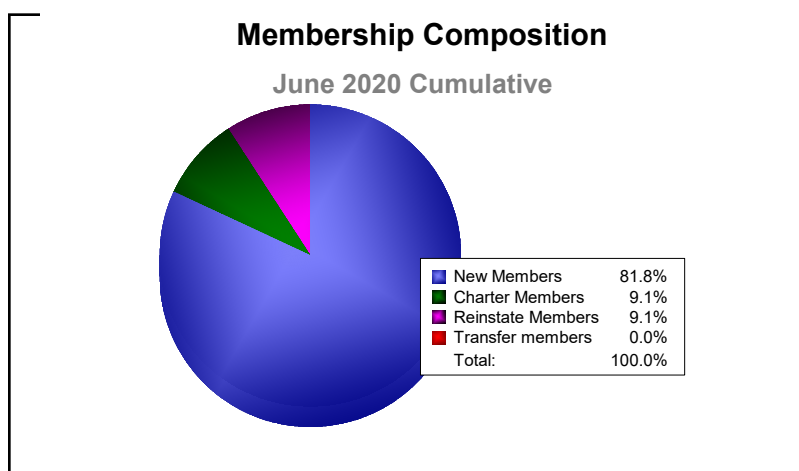

Year	New Clubs	Dropped Clubs	Gain/ Loss Clubs	New Members	Charter Members	Reinstate Members	Transfer Members	Total Member Added	Total Members Dropped	Gain/ Loss Members
2015-2016	1	0	1	12	23	0	0	35	-12	23
2016-2017	0	0	0	14	0	0	0	14	-17	-3
2017-2018	2	0	2	17	42	1	1	61	-36	25
2018-2019	1	0	1	8	49	16	0	73	-84	-11
2019-2020	0	0	0	18	2	2	0	22	-29	-7
Average	1	0	1	14	23	4	0	41	-36	5