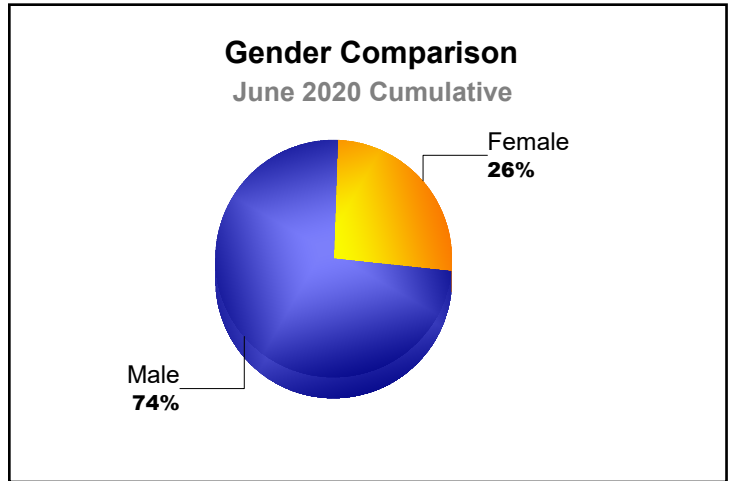

Year	New Clubs	Dropped Clubs	Gain/ Loss Clubs	New Members	Charter Members	Reinstate Members	Transfer Members	Total Member Added	Total Members Dropped	Gain/ Loss Members
2015-2016	1	0	1	34	24	1	2	61	-98	-37
2016-2017	1	-2	-1	33	29	35	1	98	-149	-51
2017-2018	2	-1	1	41	84	16	0	141	-125	16
2018-2019	1	-1	0	60	41	17	2	120	-143	-23
2019-2020	2	0	2	21	58	3	0	82	-65	17
Average	1	-1	1	38	47	14	1	100	-116	-16