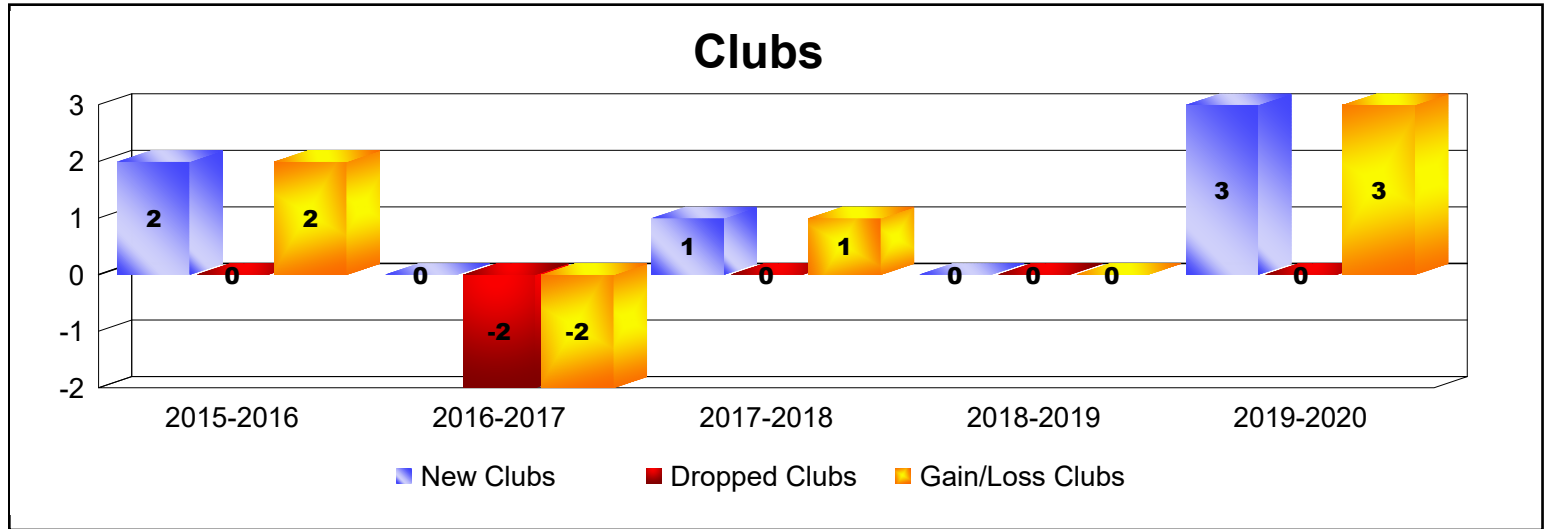

Year	New Clubs	Dropped Clubs	Gain/ Loss Clubs	New Members	Charter Members	Reinstate Members	Transfer Members	Total Member Added	Total Members Dropped	Gain/ Loss Members
2015-2016	2	0	2	11	47	0	0	58	-18	40
2016-2017	0	-2	-2	27	10	13	0	50	-81	-31
2017-2018	1	0	1	38	51	0	0	89	-41	48
2018-2019	0	0	0	11	8	16	1	36	-80	-44
2019-2020	3	0	3	41	86	3	0	130	-35	95
Average	1	0	1	26	40	6	0	73	-51	22

Year	New Clubs	Dropped Clubs	Gain/ Loss Clubs	New Members	Charter Members	Reinstate Members	Transfer Members	Total Member Added	Total Members Dropped	Gain/ Loss Members
2015-2016	0	0	0	0	0	0	0	0	0	0
2016-2017	0	0	0	0	0	0	0	0	0	0
2017-2018	0	0	0	2	0	0	0	2	-12	-10
2018-2019	0	0	0	0	0	0	0	0	0	0
2019-2020	0	0	0	1	0	0	0	1	0	1
Average	0	0	0	1	0	0	0	1	-2	-2

Year	New Clubs	Dropped Clubs	Gain/ Loss Clubs	New Members	Charter Members	Reinstate Members	Transfer Members	Total Member Added	Total Members Dropped	Gain/ Loss Members
2015-2016	0	0	0	15	0	0	1	16	-21	-5
2016-2017	1	0	1	23	35	40	0	98	-92	6
2017-2018	0	0	0	31	4	11	0	46	-51	-5
2018-2019	0	0	0	26	1	0	0	27	-37	-10
2019-2020	0	0	0	14	0	0	0	14	-27	-13
Average	0	0	0	22	8	10	0	40	-46	-5