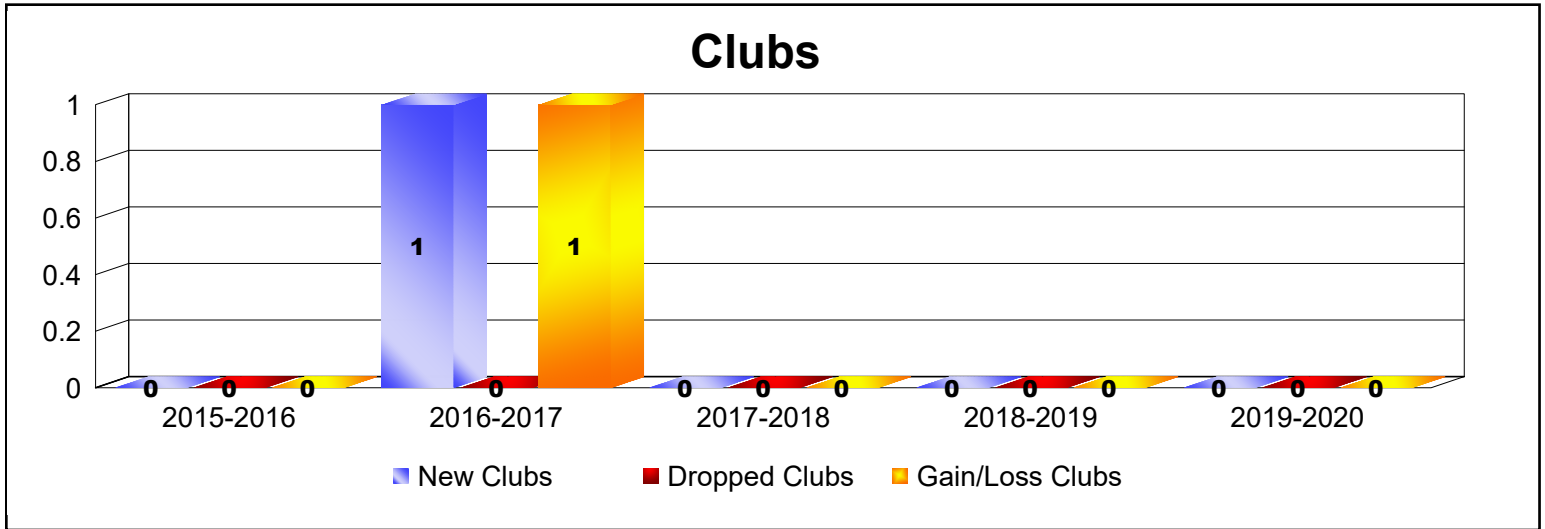

Year	New Clubs	Dropped Clubs	Gain/ Loss Clubs	New Members	Charter Members	Reinstate Members	Transfer Members	Total Member Added	Total Members Dropped	Gain/ Loss Members
2015-2016	2	0	2	11	47	0	0	58	-18	40
2016-2017	0	-2	-2	27	10	13	0	50	-81	-31
2017-2018	1	0	1	38	51	0	0	89	-41	48
2018-2019	0	0	0	11	8	16	1	36	-80	-44
2019-2020	3	0	3	41	86	3	0	130	-35	95
Average	1	0	1	26	40	6	0	73	-51	22

Year	New Clubs	Dropped Clubs	Gain/ Loss Clubs	New Members	Charter Members	Reinstate Members	Transfer Members	Total Member Added	Total Members Dropped	Gain/ Loss Members
2015-2016	0	0	0	0	0	0	0	0	0	0
2016-2017	0	0	0	0	0	0	0	0	0	0
2017-2018	0	0	0	2	0	0	0	2	-12	-10
2018-2019	0	0	0	0	0	0	0	0	0	0
2019-2020	0	0	0	1	0	0	0	1	0	1
Average	0	0	0	1	0	0	0	1	-2	-2

Year	New Clubs	Dropped Clubs	Gain/ Loss Clubs	New Members	Charter Members	Reinstate Members	Transfer Members	Total Member Added	Total Members Dropped	Gain/ Loss Members
2015-2016	0	0	0	15	0	0	1	16	-21	-5
2016-2017	1	0	1	23	35	40	0	98	-92	6
2017-2018	0	0	0	31	4	11	0	46	-51	-5
2018-2019	0	0	0	26	1	0	0	27	-37	-10
2019-2020	0	0	0	14	0	0	0	14	-27	-13
Average	0	0	0	22	8	10	0	40	-46	-5