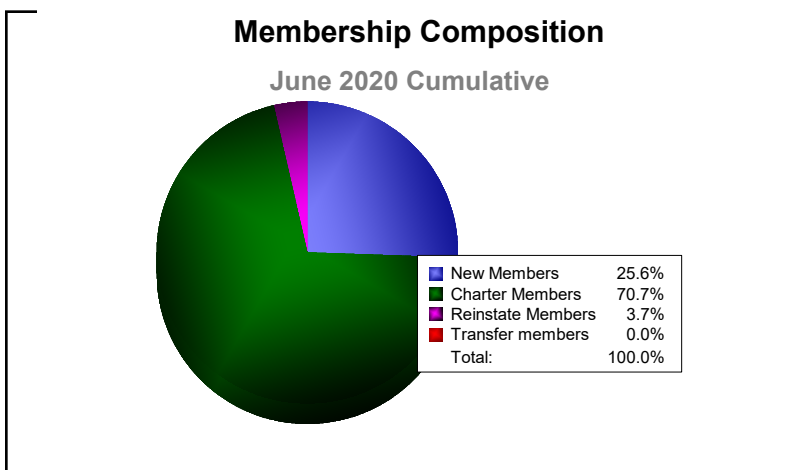

Year	New Clubs	Dropped Clubs	Gain/ Loss Clubs	New Members	Charter Members	Reinstate Members	Transfer Members	Total Member Added	Total Members Dropped	Gain/ Loss Members
2015-2016	1	0	1	34	24	1	2	61	-98	-37
2016-2017	1	-2	-1	33	29	35	1	98	-149	-51
2017-2018	2	-1	1	41	84	16	0	141	-125	16
2018-2019	1	-1	0	60	41	17	2	120	-143	-23
2019-2020	2	0	2	21	58	3	0	82	-65	17
Average	1	-1	1	38	47	14	1	100	-116	-16