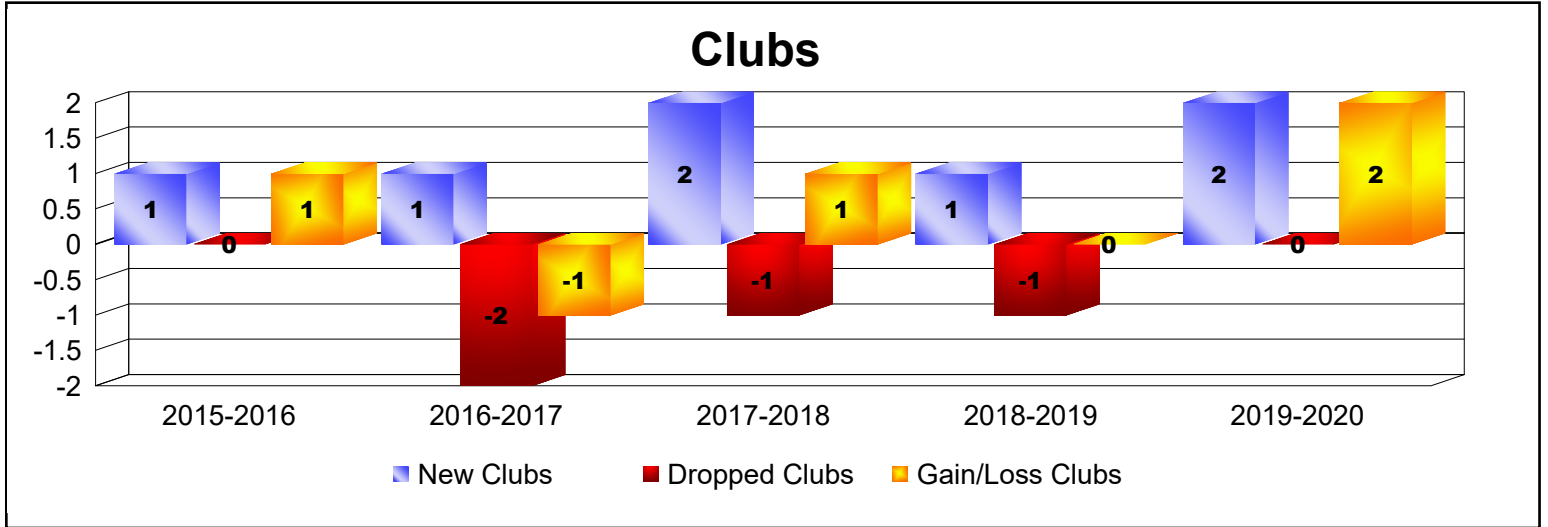

Year	New Clubs	Dropped Clubs	Gain/ Loss Clubs	New Members	Charter Members	Reinstate Members	Transfer Members	Total Member Added	Total Members Dropped	Gain/ Loss Members
2015-2016	1	0	1	34	24	1	2	61	-98	-37
2016-2017	1	-2	-1	33	29	35	1	98	-149	-51
2017-2018	2	-1	1	41	84	16	0	141	-125	16
2018-2019	1	-1	0	60	41	17	2	120	-143	-23
2019-2020	2	0	2	21	58	3	0	82	-65	17
Average	1	-1	1	38	47	14	1	100	-116	-16