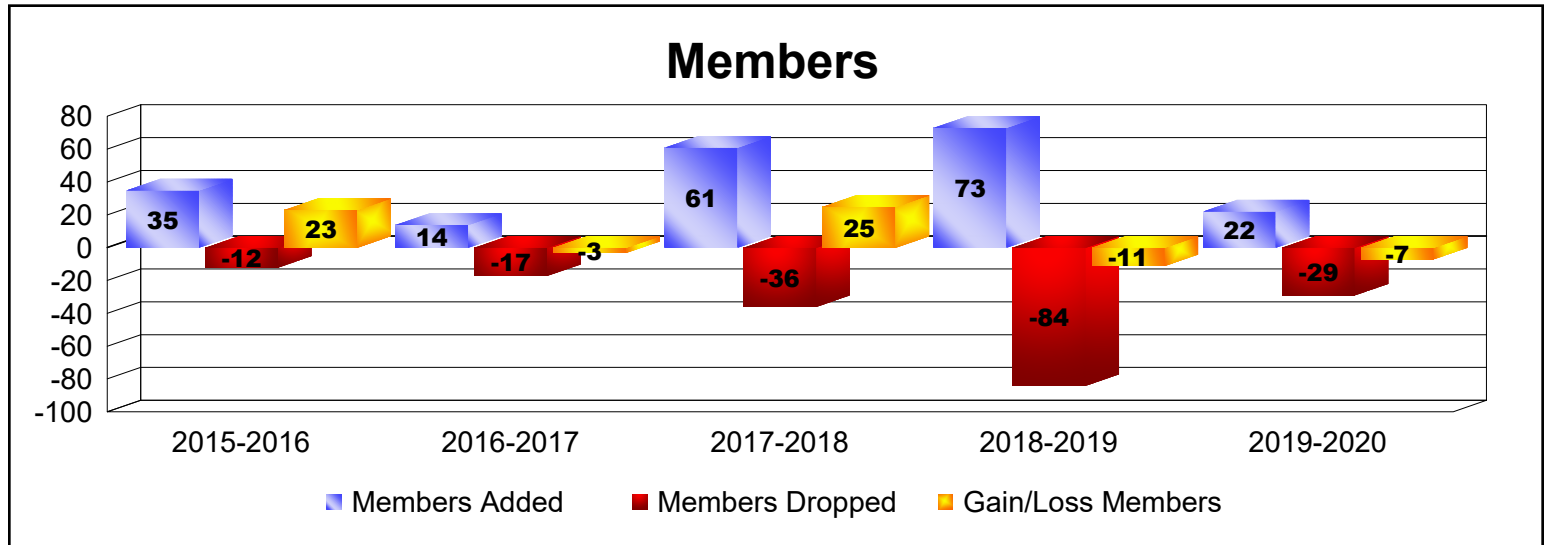

Year	New Clubs	Dropped Clubs	Gain/ Loss Clubs	New Members	Charter Members	Reinstate Members	Transfer Members	Total Member Added	Total Members Dropped	Gain/ Loss Members
2015-2016	1	0	1	12	23	0	0	35	-12	23
2016-2017	0	0	0	14	0	0	0	14	-17	-3
2017-2018	2	0	2	17	42	1	1	61	-36	25
2018-2019	1	0	1	8	49	16	0	73	-84	-11
2019-2020	0	0	0	18	2	2	0	22	-29	-7
Average	1	0	1	14	23	4	0	41	-36	5