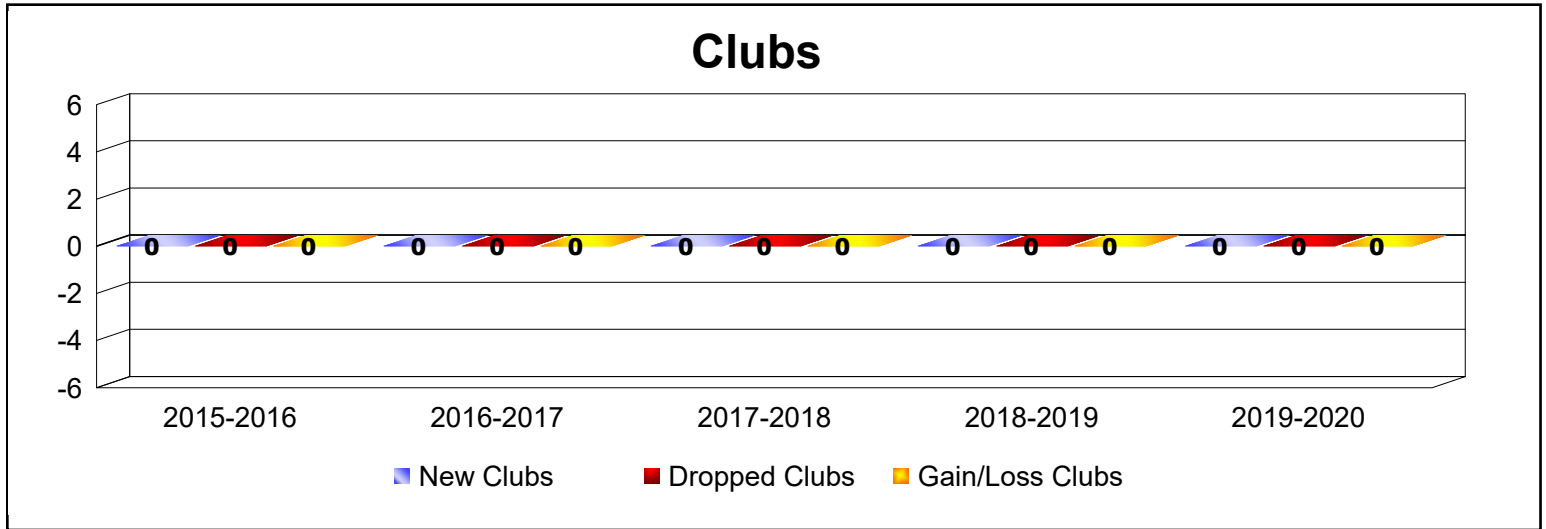

Year	New Clubs	Dropped Clubs	Gain/ Loss Clubs	New Members	Charter Members	Reinstate Members	Transfer Members	Total Member Added	Total Members Dropped	Gain/ Loss Members
2015-2016	2	0	2	11	47	0	0	58	-18	40
2016-2017	0	-2	-2	27	10	13	0	50	-81	-31
2017-2018	1	0	1	38	51	0	0	89	-41	48
2018-2019	0	0	0	11	8	16	1	36	-80	-44
2019-2020	3	0	3	41	86	3	0	130	-35	95
Average	1	0	1	26	40	6	0	73	-51	22

Year	New Clubs	Dropped Clubs	Gain/ Loss Clubs	New Members	Charter Members	Reinstate Members	Transfer Members	Total Member Added	Total Members Dropped	Gain/ Loss Members
2015-2016	0	0	0	0	0	0	0	0	0	0
2016-2017	0	0	0	0	0	0	0	0	0	0
2017-2018	0	0	0	2	0	0	0	2	-12	-10
2018-2019	0	0	0	0	0	0	0	0	0	0
2019-2020	0	0	0	1	0	0	0	1	0	1
Average	0	0	0	1	0	0	0	1	-2	-2

Year	New Clubs	Dropped Clubs	Gain/ Loss Clubs	New Members	Charter Members	Reinstate Members	Transfer Members	Total Member Added	Total Members Dropped	Gain/ Loss Members
2015-2016	0	0	0	15	0	0	1	16	-21	-5
2016-2017	1	0	1	23	35	40	0	98	-92	6
2017-2018	0	0	0	31	4	11	0	46	-51	-5
2018-2019	0	0	0	26	1	0	0	27	-37	-10
2019-2020	0	0	0	14	0	0	0	14	-27	-13
Average	0	0	0	22	8	10	0	40	-46	-5