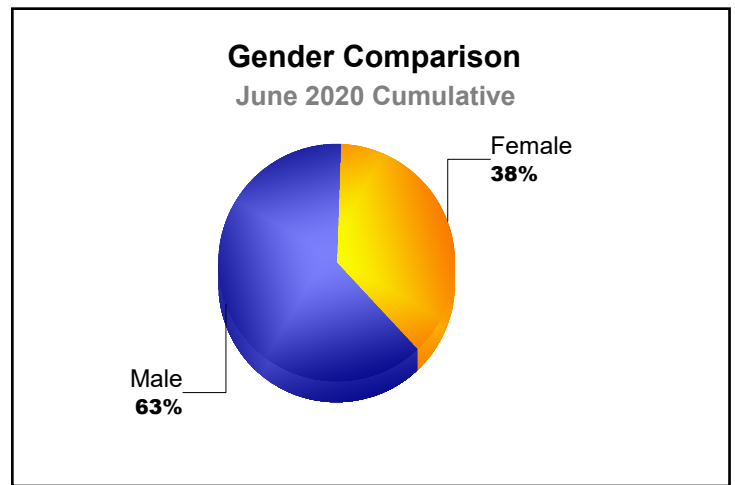

Year	New Clubs	Dropped Clubs	Gain/ Loss Clubs	New Members	Charter Members	Reinstate Members	Transfer Members	Total Member Added	Total Members Dropped	Gain/ Loss Members
2015-2016	0	0	0	0	0	0	0	0	0	0
2016-2017	0	0	0	0	0	0	0	0	0	0
2017-2018	0	0	0	2	0	0	0	2	-12	-10
2018-2019	0	0	0	0	0	0	0	0	0	0
2019-2020	0	0	0	1	0	0	0	1	0	1
Average	0	0	0	1	0	0	0	1	-2	-2