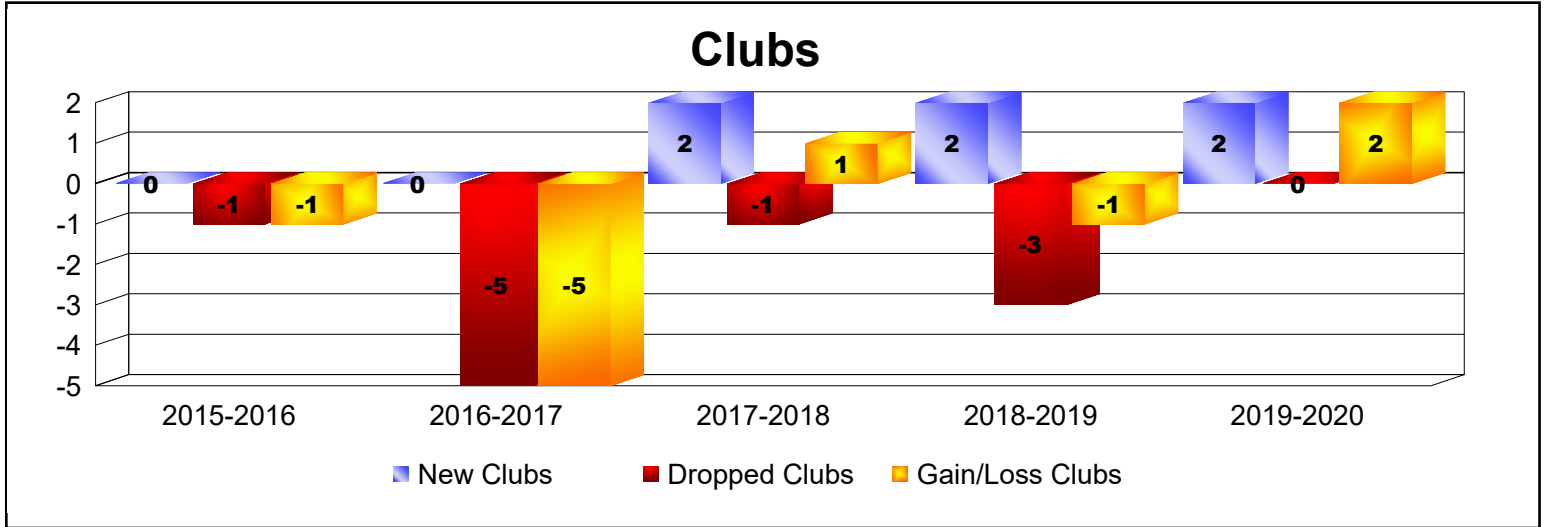

Year	New Clubs	Dropped Clubs	Gain/ Loss Clubs	New Members	Charter Members	Reinstate Members	Transfer Members	Total Member Added	Total Members Dropped	Gain/ Loss Members
2015-2016	0	-1	-1	38	7	11	0	56	-90	-34
2016-2017	0	-5	-5	68	3	22	1	94	-166	-72
2017-2018	2	-1	1	41	52	0	4	97	-73	24
2018-2019	2	-3	-1	28	45	1	0	74	-66	8
2019-2020	2	0	2	24	59	6	1	90	-110	-20
Average	1	-2	-1	40	33	8	1	82	-101	-19