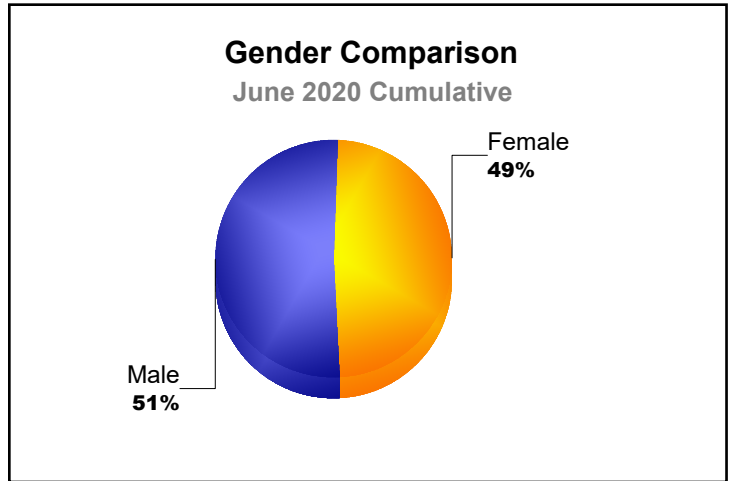

Year	New Clubs	Dropped Clubs	Gain/ Loss Clubs	New Members	Charter Members	Reinstate Members	Transfer Members	Total Member Added	Total Members Dropped	Gain/ Loss Members
2015-2016	0	-1	-1	38	7	11	0	56	-90	-34
2016-2017	0	-5	-5	68	3	22	1	94	-166	-72
2017-2018	2	-1	1	41	52	0	4	97	-73	24
2018-2019	2	-3	-1	28	45	1	0	74	-66	8
2019-2020	2	0	2	24	59	6	1	90	-110	-20
Average	1	-2	-1	40	33	8	1	82	-101	-19