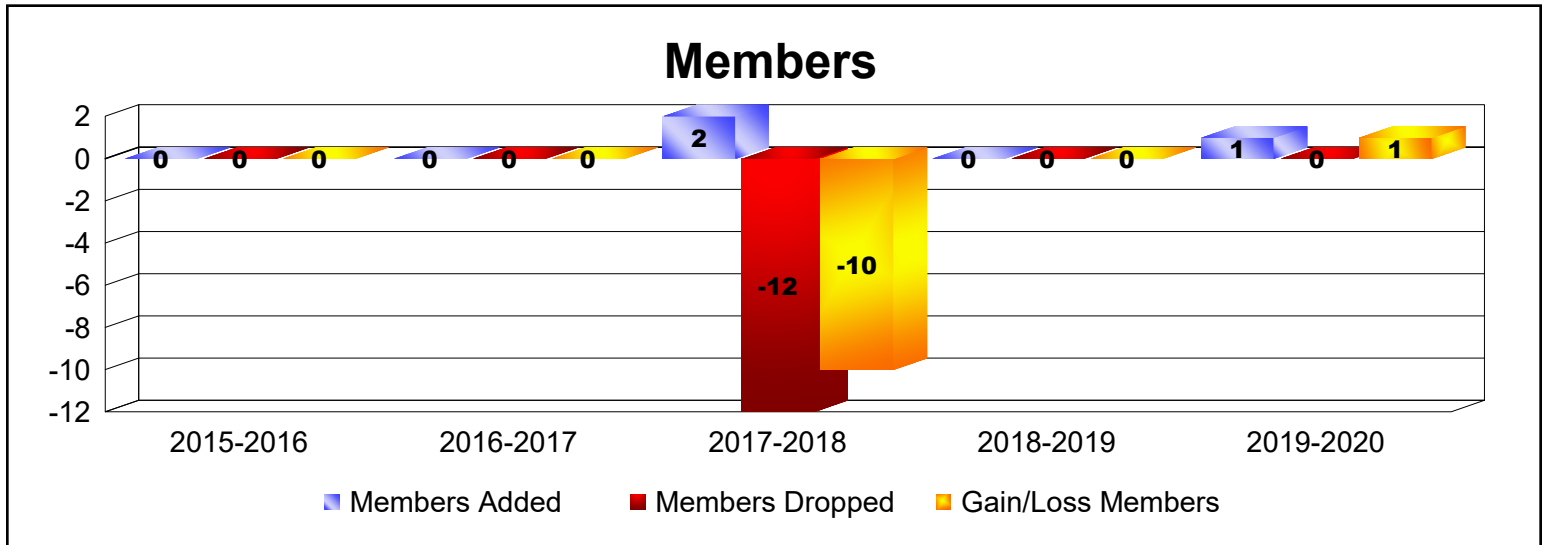

Year	New Clubs	Dropped Clubs	Gain/ Loss Clubs	New Members	Charter Members	Reinstate Members	Transfer Members	Total Member Added	Total Members Dropped	Gain/ Loss Members
2015-2016	2	0	2	11	47	0	0	58	-18	40
2016-2017	0	-2	-2	27	10	13	0	50	-81	-31
2017-2018	1	0	1	38	51	0	0	89	-41	48
2018-2019	0	0	0	11	8	16	1	36	-80	-44
2019-2020	3	0	3	41	86	3	0	130	-35	95
Average	1	0	1	26	40	6	0	73	-51	22

Year	New Clubs	Dropped Clubs	Gain/ Loss Clubs	New Members	Charter Members	Reinstate Members	Transfer Members	Total Member Added	Total Members Dropped	Gain/ Loss Members
2015-2016	0	0	0	0	0	0	0	0	0	0
2016-2017	0	0	0	0	0	0	0	0	0	0
2017-2018	0	0	0	2	0	0	0	2	-12	-10
2018-2019	0	0	0	0	0	0	0	0	0	0
2019-2020	0	0	0	1	0	0	0	1	0	1
Average	0	0	0	1	0	0	0	1	-2	-2

Year	New Clubs	Dropped Clubs	Gain/ Loss Clubs	New Members	Charter Members	Reinstate Members	Transfer Members	Total Member Added	Total Members Dropped	Gain/ Loss Members
2015-2016	0	0	0	15	0	0	1	16	-21	-5
2016-2017	1	0	1	23	35	40	0	98	-92	6
2017-2018	0	0	0	31	4	11	0	46	-51	-5
2018-2019	0	0	0	26	1	0	0	27	-37	-10
2019-2020	0	0	0	14	0	0	0	14	-27	-13
Average	0	0	0	22	8	10	0	40	-46	-5