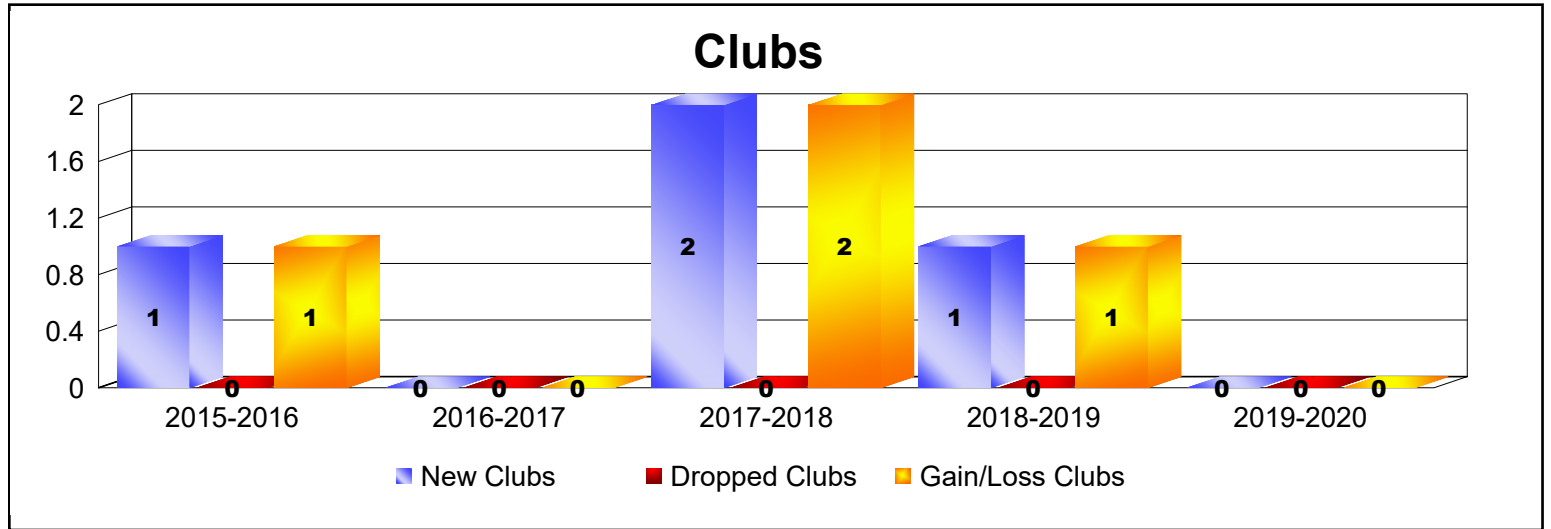

Year	New Clubs	Dropped Clubs	Gain/ Loss Clubs	New Members	Charter Members	Reinstate Members	Transfer Members	Total Member Added	Total Members Dropped	Gain/ Loss Members
2015-2016	1	0	1	12	23	0	0	35	-12	23
2016-2017	0	0	0	14	0	0	0	14	-17	-3
2017-2018	2	0	2	17	42	1	1	61	-36	25
2018-2019	1	0	1	8	49	16	0	73	-84	-11
2019-2020	0	0	0	18	2	2	0	22	-29	-7
Average	1	0	1	14	23	4	0	41	-36	5