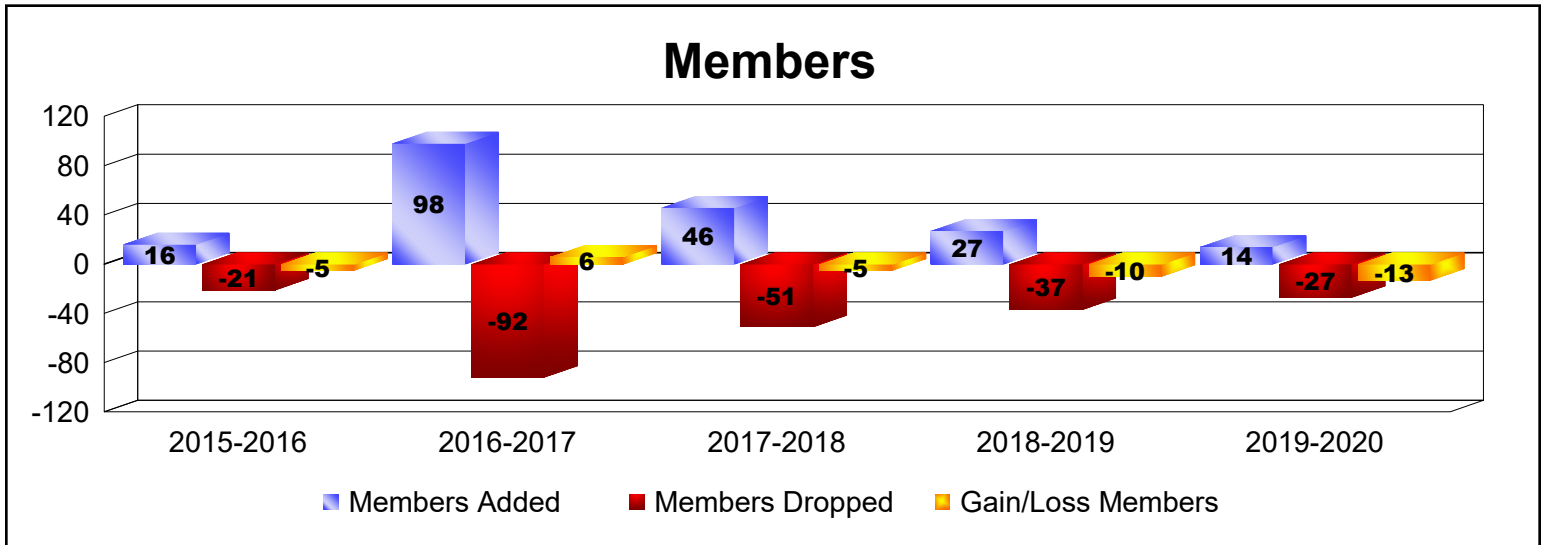

Year	New Clubs	Dropped Clubs	Gain/ Loss Clubs	New Members	Charter Members	Reinstate Members	Transfer Members	Total Member Added	Total Members Dropped	Gain/ Loss Members
2015-2016	2	0	2	11	47	0	0	58	-18	40
2016-2017	0	-2	-2	27	10	13	0	50	-81	-31
2017-2018	1	0	1	38	51	0	0	89	-41	48
2018-2019	0	0	0	11	8	16	1	36	-80	-44
2019-2020	3	0	3	41	86	3	0	130	-35	95
Average	1	0	1	26	40	6	0	73	-51	22

Year	New Clubs	Dropped Clubs	Gain/ Loss Clubs	New Members	Charter Members	Reinstate Members	Transfer Members	Total Member Added	Total Members Dropped	Gain/ Loss Members
2015-2016	0	0	0	0	0	0	0	0	0	0
2016-2017	0	0	0	0	0	0	0	0	0	0
2017-2018	0	0	0	2	0	0	0	2	-12	-10
2018-2019	0	0	0	0	0	0	0	0	0	0
2019-2020	0	0	0	1	0	0	0	1	0	1
Average	0	0	0	1	0	0	0	1	-2	-2

Year	New Clubs	Dropped Clubs	Gain/ Loss Clubs	New Members	Charter Members	Reinstate Members	Transfer Members	Total Member Added	Total Members Dropped	Gain/ Loss Members
2015-2016	0	0	0	15	0	0	1	16	-21	-5
2016-2017	1	0	1	23	35	40	0	98	-92	6
2017-2018	0	0	0	31	4	11	0	46	-51	-5
2018-2019	0	0	0	26	1	0	0	27	-37	-10
2019-2020	0	0	0	14	0	0	0	14	-27	-13
Average	0	0	0	22	8	10	0	40	-46	-5