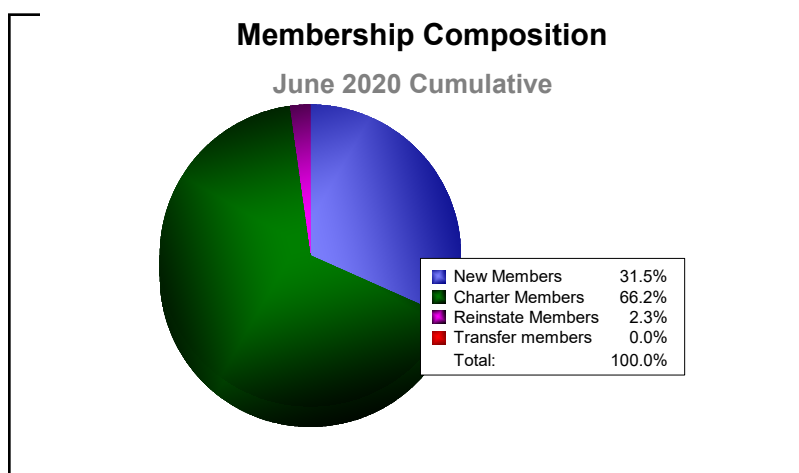

Year	New Clubs	Dropped Clubs	Gain/ Loss Clubs	New Members	Charter Members	Reinstate Members	Transfer Members	Total Member Added	Total Members Dropped	Gain/ Loss Members
2015-2016	2	0	2	11	47	0	0	58	-18	40
2016-2017	0	-2	-2	27	10	13	0	50	-81	-31
2017-2018	1	0	1	38	51	0	0	89	-41	48
2018-2019	0	0	0	11	8	16	1	36	-80	-44
2019-2020	3	0	3	41	86	3	0	130	-35	95
Average	1	0	1	26	40	6	0	73	-51	22

Year	New Clubs	Dropped Clubs	Gain/ Loss Clubs	New Members	Charter Members	Reinstate Members	Transfer Members	Total Member Added	Total Members Dropped	Gain/ Loss Members
2015-2016	0	0	0	0	0	0	0	0	0	0
2016-2017	0	0	0	0	0	0	0	0	0	0
2017-2018	0	0	0	2	0	0	0	2	-12	-10
2018-2019	0	0	0	0	0	0	0	0	0	0
2019-2020	0	0	0	1	0	0	0	1	0	1
Average	0	0	0	1	0	0	0	1	-2	-2