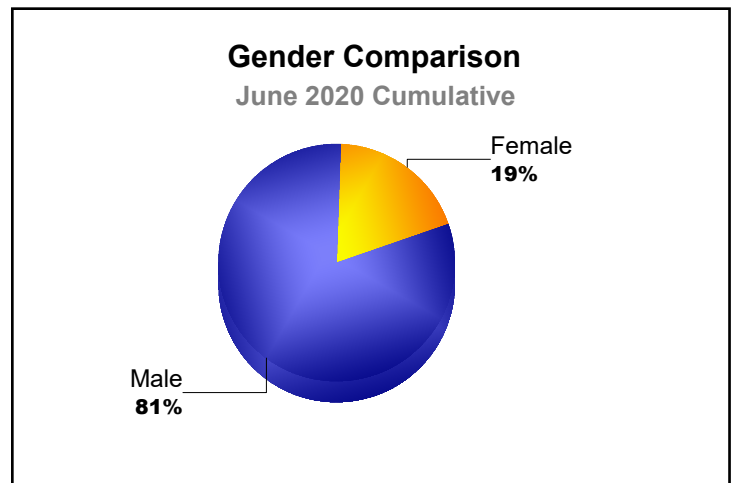

Year	New Clubs	Dropped Clubs	Gain/ Loss Clubs	New Members	Charter Members	Reinstate Members	Transfer Members	Total Member Added	Total Members Dropped	Gain/ Loss Members
2015-2016	1	0	1	12	23	0	0	35	-12	23
2016-2017	0	0	0	14	0	0	0	14	-17	-3
2017-2018	2	0	2	17	42	1	1	61	-36	25
2018-2019	1	0	1	8	49	16	0	73	-84	-11
2019-2020	0	0	0	18	2	2	0	22	-29	-7
Average	1	0	1	14	23	4	0	41	-36	5