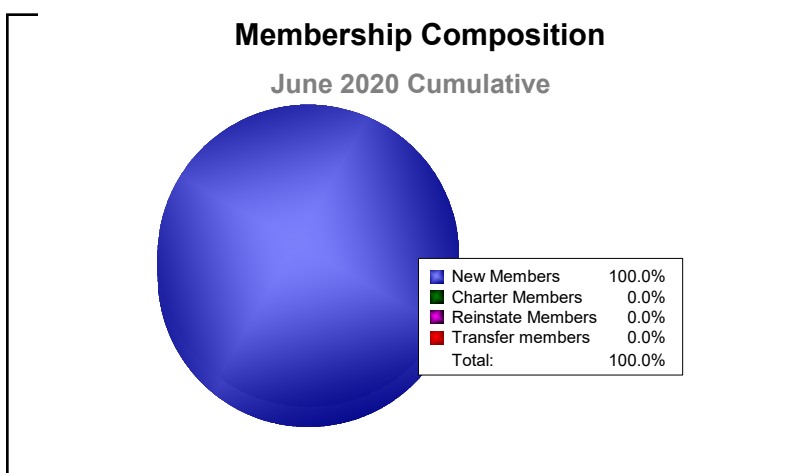

Year	New Clubs	Dropped Clubs	Gain/ Loss Clubs	New Members	Charter Members	Reinstate Members	Transfer Members	Total Member Added	Total Members Dropped	Gain/ Loss Members
2015-2016	2	0	2	11	47	0	0	58	-18	40
2016-2017	0	-2	-2	27	10	13	0	50	-81	-31
2017-2018	1	0	1	38	51	0	0	89	-41	48
2018-2019	0	0	0	11	8	16	1	36	-80	-44
2019-2020	3	0	3	41	86	3	0	130	-35	95
Average	1	0	1	26	40	6	0	73	-51	22

Year	New Clubs	Dropped Clubs	Gain/ Loss Clubs	New Members	Charter Members	Reinstate Members	Transfer Members	Total Member Added	Total Members Dropped	Gain/ Loss Members
2015-2016	0	0	0	0	0	0	0	0	0	0
2016-2017	0	0	0	0	0	0	0	0	0	0
2017-2018	0	0	0	2	0	0	0	2	-12	-10
2018-2019	0	0	0	0	0	0	0	0	0	0
2019-2020	0	0	0	1	0	0	0	1	0	1
Average	0	0	0	1	0	0	0	1	-2	-2