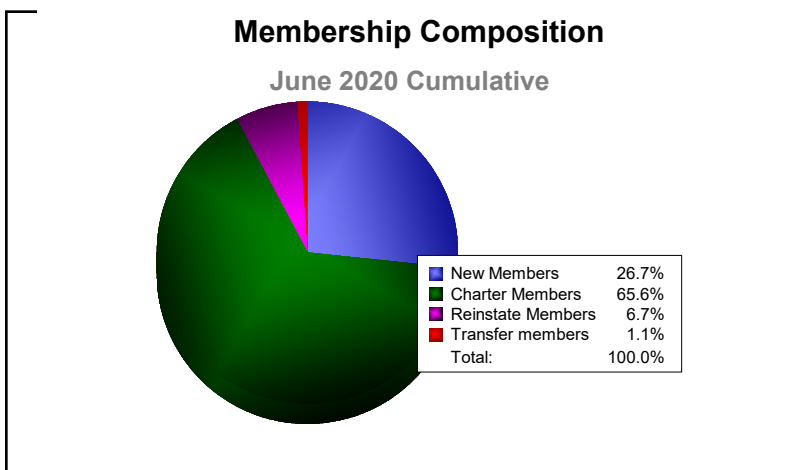

Year	New Clubs	Dropped Clubs	Gain/ Loss Clubs	New Members	Charter Members	Reinstate Members	Transfer Members	Total Member Added	Total Members Dropped	Gain/ Loss Members
2015-2016	0	-1	-1	38	7	11	0	56	-90	-34
2016-2017	0	-5	-5	68	3	22	1	94	-166	-72
2017-2018	2	-1	1	41	52	0	4	97	-73	24
2018-2019	2	-3	-1	28	45	1	0	74	-66	8
2019-2020	2	0	2	24	59	6	1	90	-110	-20
Average	1	-2	-1	40	33	8	1	82	-101	-19