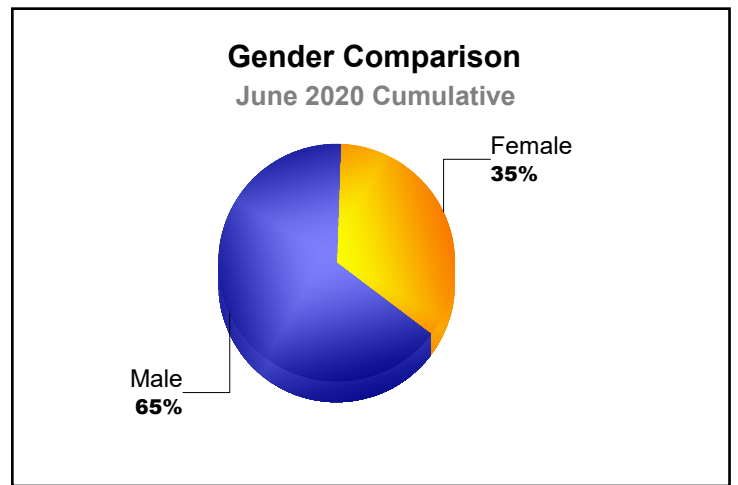

Year	New Clubs	Dropped Clubs	Gain/ Loss Clubs	New Members	Charter Members	Reinstate Members	Transfer Members	Total Member Added	Total Members Dropped	Gain/ Loss Members
2015-2016	2	0	2	11	47	0	0	58	-18	40
2016-2017	0	-2	-2	27	10	13	0	50	-81	-31
2017-2018	1	0	1	38	51	0	0	89	-41	48
2018-2019	0	0	0	11	8	16	1	36	-80	-44
2019-2020	3	0	3	41	86	3	0	130	-35	95
Average	1	0	1	26	40	6	0	73	-51	22