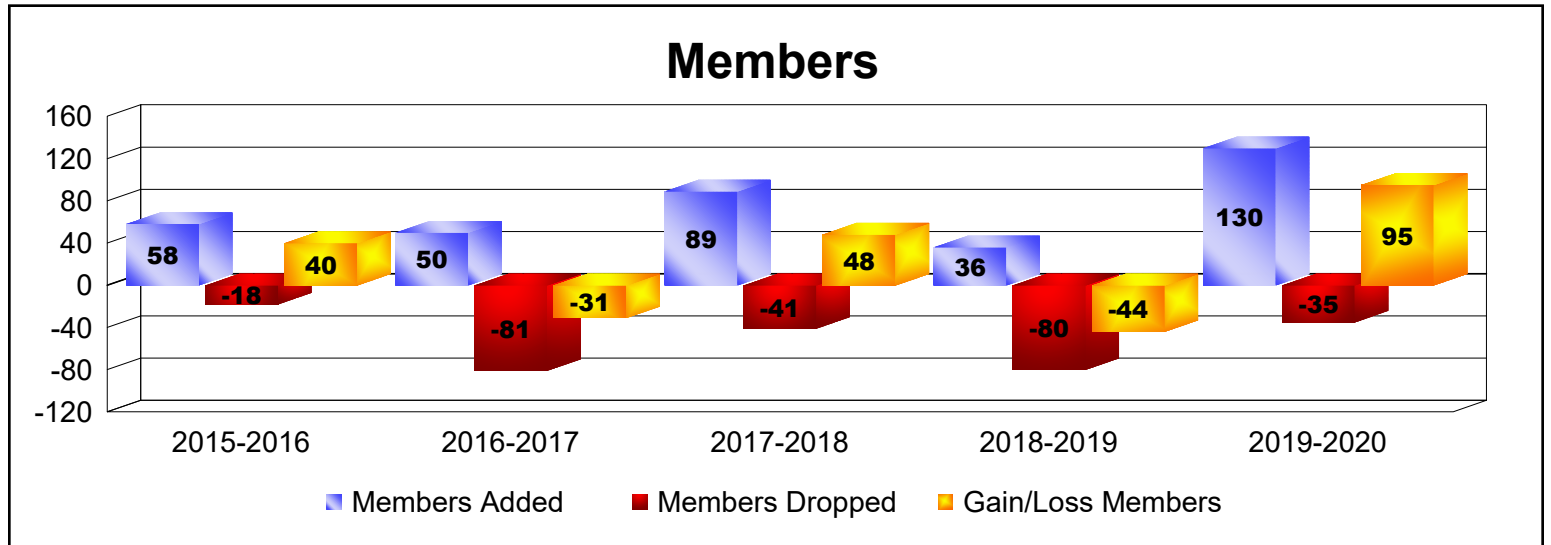

Year	New Clubs	Dropped Clubs	Gain/ Loss Clubs	New Members	Charter Members	Reinstate Members	Transfer Members	Total Member Added	Total Members Dropped	Gain/ Loss Members
2015-2016	2	0	2	11	47	0	0	58	-18	40
2016-2017	0	-2	-2	27	10	13	0	50	-81	-31
2017-2018	1	0	1	38	51	0	0	89	-41	48
2018-2019	0	0	0	11	8	16	1	36	-80	-44
2019-2020	3	0	3	41	86	3	0	130	-35	95
Average	1	0	1	26	40	6	0	73	-51	22

Year	New Clubs	Dropped Clubs	Gain/ Loss Clubs	New Members	Charter Members	Reinstate Members	Transfer Members	Total Member Added	Total Members Dropped	Gain/ Loss Members
2015-2016	0	0	0	0	0	0	0	0	0	0
2016-2017	0	0	0	0	0	0	0	0	0	0
2017-2018	0	0	0	2	0	0	0	2	-12	-10
2018-2019	0	0	0	0	0	0	0	0	0	0
2019-2020	0	0	0	1	0	0	0	1	0	1
Average	0	0	0	1	0	0	0	1	-2	-2

Year	New Clubs	Dropped Clubs	Gain/ Loss Clubs	New Members	Charter Members	Reinstate Members	Transfer Members	Total Member Added	Total Members Dropped	Gain/ Loss Members
2015-2016	0	0	0	15	0	0	1	16	-21	-5
2016-2017	1	0	1	23	35	40	0	98	-92	6
2017-2018	0	0	0	31	4	11	0	46	-51	-5
2018-2019	0	0	0	26	1	0	0	27	-37	-10
2019-2020	0	0	0	14	0	0	0	14	-27	-13
Average	0	0	0	22	8	10	0	40	-46	-5