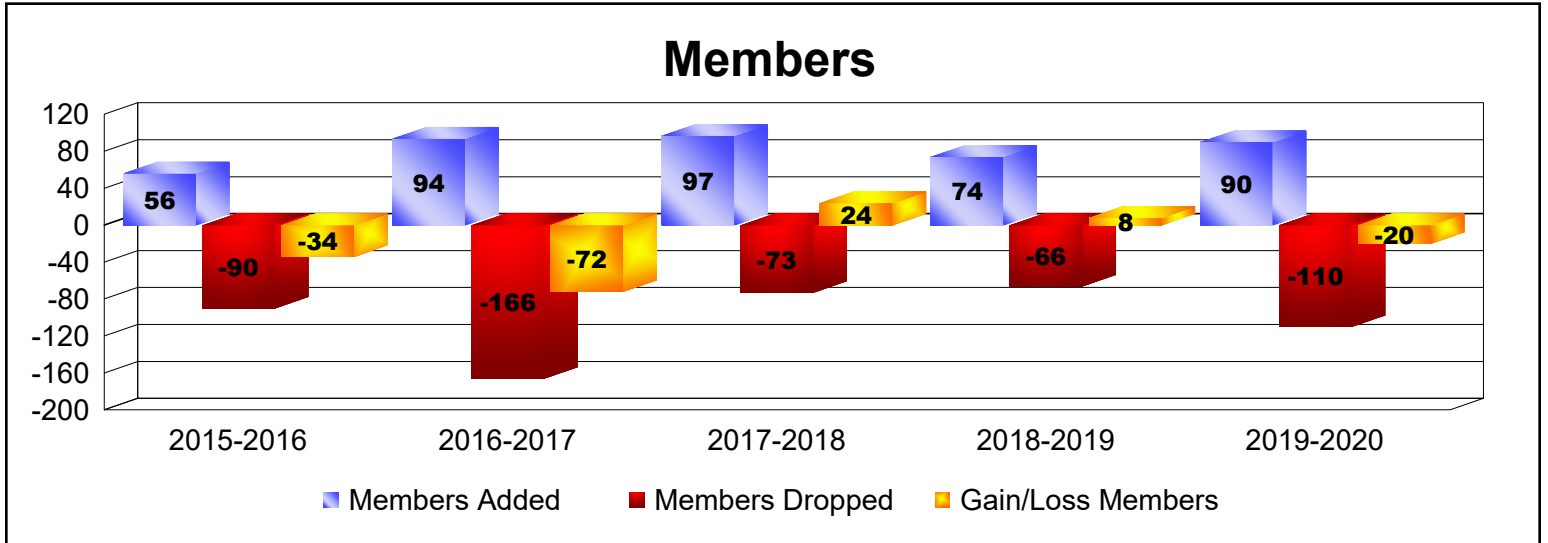

Year	New Clubs	Dropped Clubs	Gain/ Loss Clubs	New Members	Charter Members	Reinstate Members	Transfer Members	Total Member Added	Total Members Dropped	Gain/ Loss Members
2015-2016	0	-1	-1	38	7	11	0	56	-90	-34
2016-2017	0	-5	-5	68	3	22	1	94	-166	-72
2017-2018	2	-1	1	41	52	0	4	97	-73	24
2018-2019	2	-3	-1	28	45	1	0	74	-66	8
2019-2020	2	0	2	24	59	6	1	90	-110	-20
Average	1	-2	-1	40	33	8	1	82	-101	-19