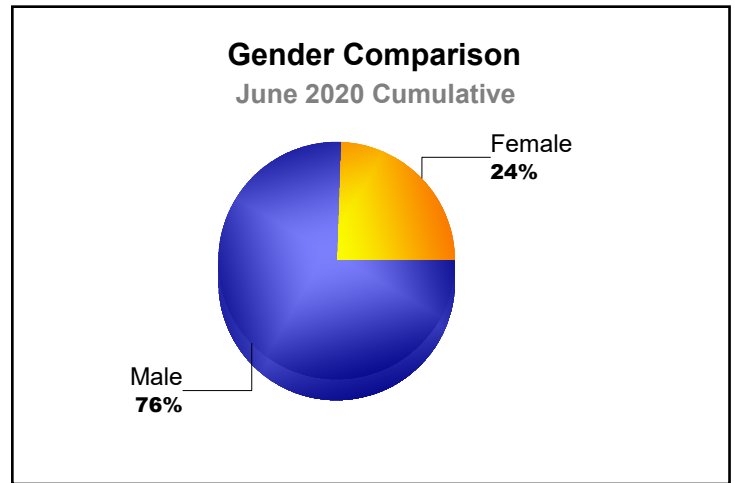

Year	New Clubs	Dropped Clubs	Gain/ Loss Clubs	New Members	Charter Members	Reinstate Members	Transfer Members	Total Member Added	Total Members Dropped	Gain/ Loss Members
2015-2016	0	0	0	15	0	0	1	16	-21	-5
2016-2017	1	0	1	23	35	40	0	98	-92	6
2017-2018	0	0	0	31	4	11	0	46	-51	-5
2018-2019	0	0	0	26	1	0	0	27	-37	-10
2019-2020	0	0	0	14	0	0	0	14	-27	-13
Average	0	0	0	22	8	10	0	40	-46	-5