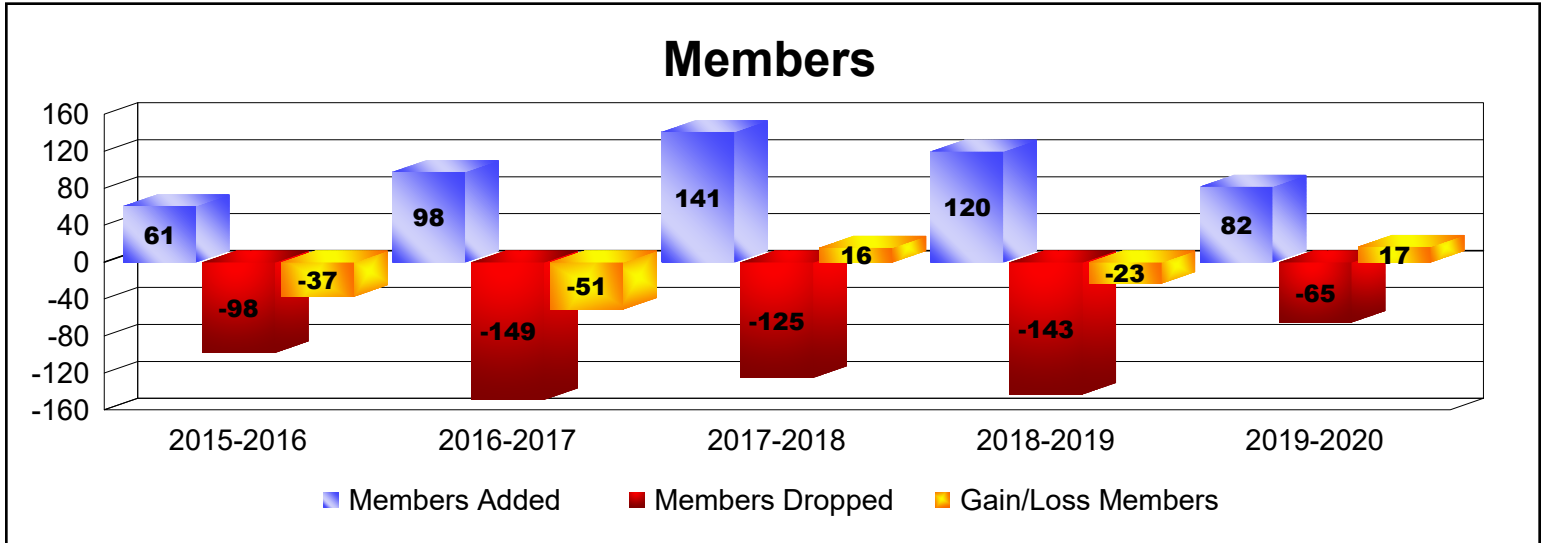

Year	New Clubs	Dropped Clubs	Gain/ Loss Clubs	New Members	Charter Members	Reinstate Members	Transfer Members	Total Member Added	Total Members Dropped	Gain/ Loss Members
2015-2016	1	0	1	34	24	1	2	61	-98	-37
2016-2017	1	-2	-1	33	29	35	1	98	-149	-51
2017-2018	2	-1	1	41	84	16	0	141	-125	16
2018-2019	1	-1	0	60	41	17	2	120	-143	-23
2019-2020	2	0	2	21	58	3	0	82	-65	17
Average	1	-1	1	38	47	14	1	100	-116	-16